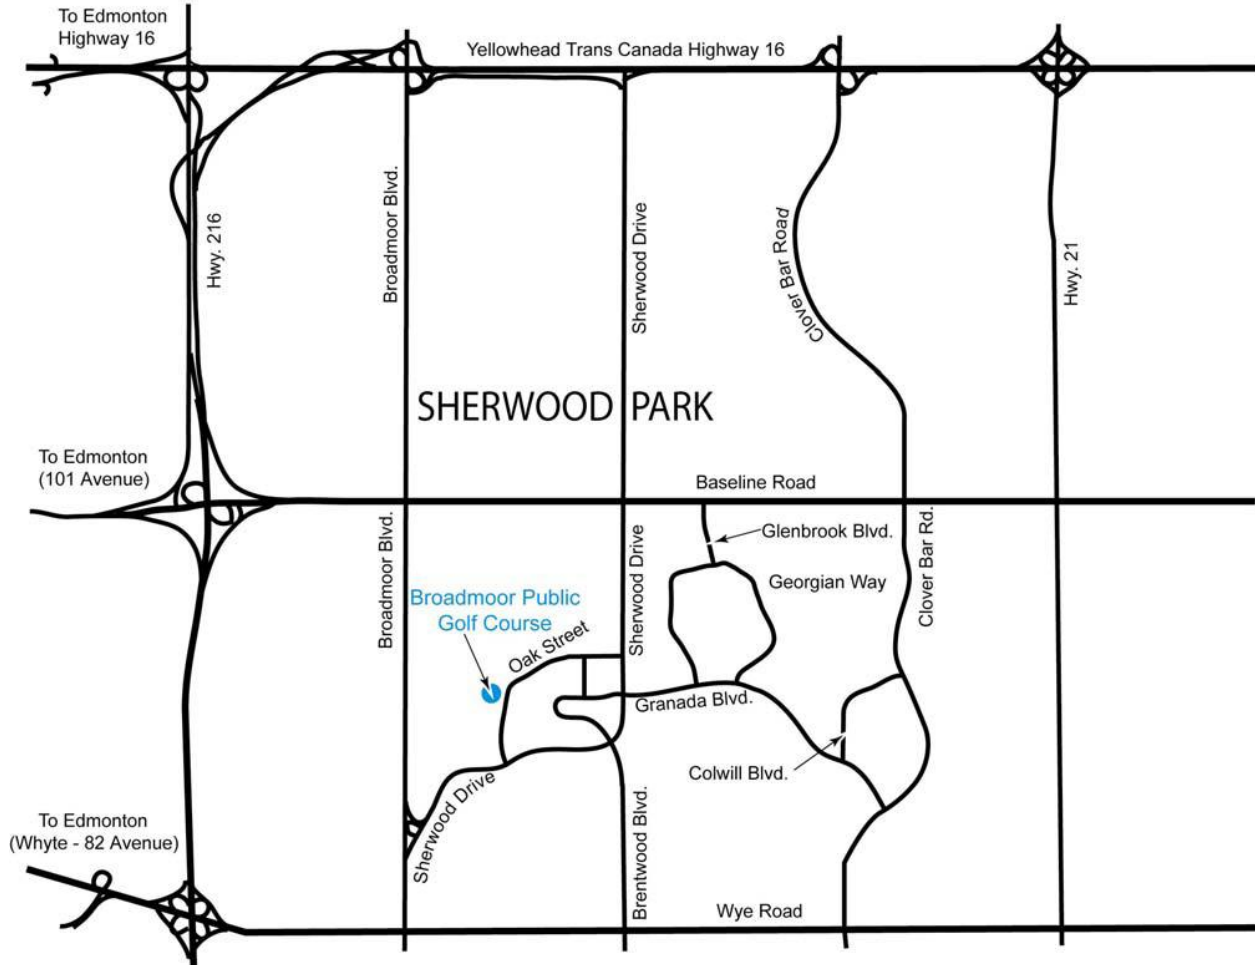

# Broadmoor

Public Golf Course

Broadmoor Public Golf Course is located at **2100 Oak Street** which is located just off of Sherwood Drive in Sherwood Park, Alberta.

If you are coming from the North you can access our facility using Baseline Road or Yellowhead Trail/Highway 16 then Sherwood Drive and then Oak Street.

If you are coming from the South you can access our facility using Wye Road, then Broadmoor Boulevard then Sherwood Drive then Oak Street.

Broadmoor Public Golf Course  
2100 Oak Street  
Sherwood Park AB T8A 0V9  
[www.broadmoorpublicgolfcourse.com](http://www.broadmoorpublicgolfcourse.com)