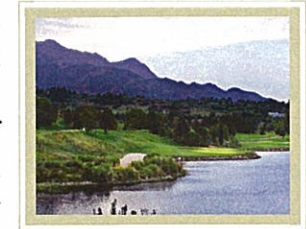

Social members are awarded access to the fitness center as well as the aquatics center 12 visits a year per membership. Facility use fees will be charged the member's account in each area that fees are required. The social member can expect to pay use fees for indoor tennis courts, racquetball and squash courts, boat rentals and annual fishing privileges. Our aquatics facility also offers a 35 acre lake, 50 meter Olympic size outdoor swimming pool, as well as our indoor pool for year-round use. Enjoy a day of water aerobics, lap swim, beach volleyball, or just relax by our adult pool and enjoy a mango smoothie or cocktail of your choice!

The social membership allows use of the Club golf course 3 visits each year, as a guest, and will be subject to the established green fees and cart rental fees. Social members may bring guests on the golf course during these allocated times. Each non-golf member may be invited to participate, as a guest in charity tournaments in annual member/guest tournaments.